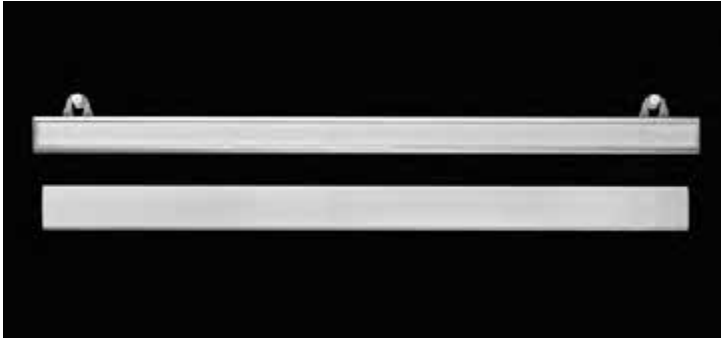

Flächenvorhang-System Oriente

Système de parois japonaises Oriente

Paneelenwagen

Panelenprofil Aluminium weiss oder silber eloxiert mit eingewalztem Klettband, Enddeckel, Flauschband, Rollgleiter und Beschwerungsprofil 30 x 4 mm weiss oder silber eloxiert

Chariots portants

Profil pour chariot aluminium blanc ou éloxé argent avec ruban accrochant encastré, embouts, ruban astracan, rouleurs, profil d'alourdissement 30 x 4 mm blanc ou éloxé argent

Bestell-Beispiel
Exemple de commande
78.2010.00 W, 70 cm

Bestell-Nummer / No de commande:

78.2012...

Paneelenprofil silber eloxiert
Profil pour chariots éloxé argent

78.2010...

Paneelenprofil weiss
Profil pour chariots blanc

.00

mit Beschwerungsprofil silber eloxiert
avec profil d'alourdissement éloxé argent

.00 W

mit Beschwerungsprofil weiss
avec profil d'alourdissement blanc

Breite Largeur	Rollgleiter Rouleurs	78.2012.00	78.2012.00 W	78.2010.00	78.2010.00 W
50 cm	2				
60 cm	3				
70 cm	3				
80 cm	3				
90 cm	3				
100 cm	3				
110 cm	4				
120 cm	4				

Paneelen verbunden* / Chariots connectés*

Schnurzug* / Tirage à cordon*

* Skizze erforderlich / Croquis nécessaire